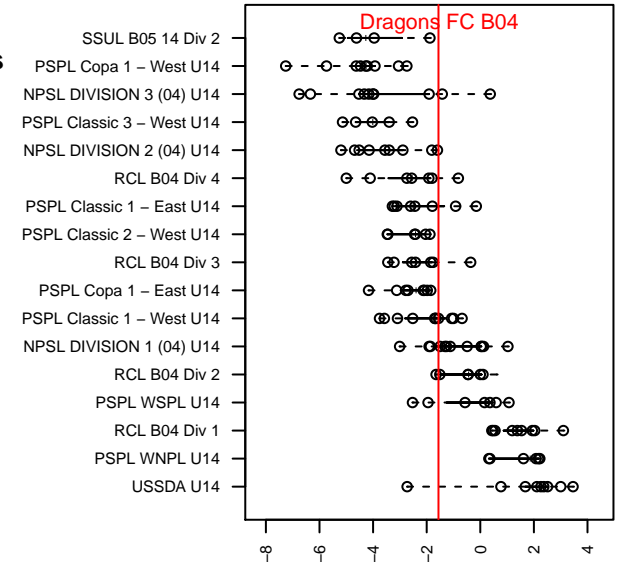

**attack and defense rating
relative to others at age
and all opponents in last 13 months**