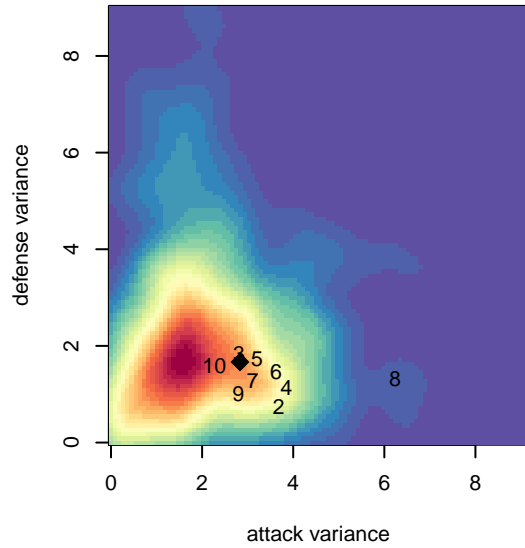

Dragons FC B04

Dragons FC
 Seattle, WA
 B04 total strength=1133
 attack=4.04 defense=2.49
 fall league = PSPL Classic 1 – West U14
 spr league = Spr PSPL – '04 Classic 1 – West I

alt names used:
 Dragons FC B04
 Dragons FC B04
 Dragons FC B04
 DRAGONS FC B04 (WA)
 DRAGONS FC B04 (WA)

Dragons FC B04
 Dots are actual minus expected GF (blue circles) and GA (red triangles).
 Blue line is smoothed change in attack strength. Red is smoothed change in defense strength.

**attack and defense variance (black dot)
relative to other teams
and top 10 in region**